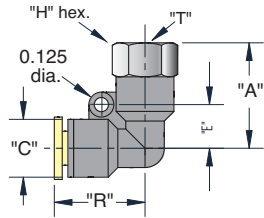

PUSH-QUICK FITTINGS

Female Elbow

(5/pack)

Tube	Thread "T"	Order No.	"A"	"C"	"H" Hex.	"R"
1/8"	#10-32	PQ-FE04N	0.830"	0.410"	7/16"	0.720"
	1/8" NPT	PQ-FE04P	0.950"		1/2"	
5/32"	#10-32	PQ-FE05N	0.850"	0.410"	7/16"	0.722"
	1/8" NPT	PQ-FE05P	0.990"		7/16"	
	1/4" NPT	PQ-FE05Q	0.980"		9/16"	
1/4"	#10-32	PQ-FE08N	0.940"	0.524"	7/16"	0.840"
	1/8" NPT	PQ-FE08P	1.030"		7/16"	
5/16"	1/8" NPT	PQ-FE10P	1.120"	0.580"	7/16"	0.900"
	1/4" NPT	PQ-FE10Q	1.220"		9/16"	
3/8"	1/4" NPT	PQ-FE12Q	1.390"	0.720"	11/16"	1.100"
	3/8" NPT	PQ-FE12W	1.420"		7/8"	

Extended Elbow

(5/pack)

Tube	Thread "T"	Order No.	"A"	"C"	"H" Hex.	"R"
5/32"	#10-32	PQ-EE05N	0.722"	0.410"	7/16"	1.360"
	1/8" NPT	PQ-EE05P			1/2"	1.480"
1/4"	1/8" NPT	PQ-EE08P	0.840"	0.524"	1/2"	1.640"
	1/4" NPT	PQ-EE08Q			9/16"	1.820"
	1/2" NPT	PQ-EE08W			11/16"	1.940"
5/16"	1/8" NPT	PQ-EE10P	0.900"	0.580"	1/2"	1.810"
	1/4" NPT	PQ-EE10Q			9/16"	1.900"
3/8"	1/4" NPT	PQ-EE10W	1.100"	0.720"	11/16"	2.010"
	1/4" NPT	PQ-EE12Q			9/16"	2.170"
	1/2" NPT	PQ-EE12Z			7/8"	2.560"
1/2"	3/8" NPT	PQ-EE16W	1.160"	0.850"	11/16"	2.470"
	1/2" NPT	PQ-EE16Z			7/8"	2.600"

Universal Elbow

(5/pack)

Tube	Thread "T"	Order No.	"A"	"C"	"R"	"H" Hex.
5/32"	#10-32	PQ-UE05N	0.820"	0.410"	0.790"	5/16"
	1/8" NPT	PQ-UE05P			1.020"	7/16"
4 mm*	M5 x 0.8	PQ-UE04M5	0.831"	0.410"	0.790"	8 mm
	R1/8	PQ-UE04MR			0.921"	10 mm
6 mm*	M5 x 0.8	PQ-UE06M5	0.976"	0.524"	0.790"	12 mm
	R1/8	PQ-UE06MR			0.970"	12 mm
	R1/4	PQ-UE06M2			1.059"	14 mm
1/4"	#10-32	PQ-UE08N	0.990"	0.524"	0.790"	1/2"
	1/8" NPT	PQ-UE08P			1.020"	1/2"
	1/4" NPT	PQ-UE08Q			1.120"	9/16"
5/16"	1/8" NPT	PQ-UE10P	1.120"	0.580"	1.020"	9/16"
	1/4" NPT	PQ-UE10Q			1.150"	9/16"
	3/8" NPT	PQ-UE10W			1.430"	11/16"
8 mm*	R1/8	PQ-UE08MR	1.120"	0.580"	1.000"	14 mm
	R1/4	PQ-UE08M2			1.140"	
	R3/8	PQ-UE08M3			1.410"	
3/8"	1/4" NPT	PQ-UE12Q	1.320"	0.720"	1.180"	11/16"
	3/8" NPT	PQ-UE12W			1.430"	