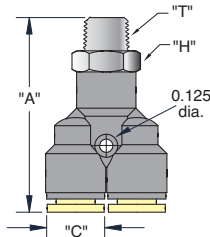

Extended Elbow

(5/pack)

Tube	Thread "T"	Order No.	"A"	"C"	"H" Hex.	"R"
5/32"	#10-32	PQ-EE05N	0.722"	0.410"	7/16"	1.360"
	1/8" NPT	PQ-EE05P			1/2"	1.480"
1/4"	1/8" NPT	PQ-EE08P	0.840"	0.524"	1/2"	1.640"
	1/4" NPT	PQ-EE08Q			9/16"	1.820"
	1/2" NPT	PQ-EE08W			11/16"	1.940"
5/16"	1/8" NPT	PQ-EE10P	0.900"	0.580"	1/2"	1.810"
	1/4" NPT	PQ-EE10Q			9/16"	1.900"
3/8"	1/4" NPT	PQ-EE10W	1.100"	0.720"	11/16"	2.010"
	1/4" NPT	PQ-EE12Q			9/16"	2.170"
	1/2" NPT	PQ-EE12Z			7/8"	2.560"
1/2"	3/8" NPT	PQ-EE16W	1.160"	0.850"	11/16"	2.470"
	1/2" NPT	PQ-EE16Z			7/8"	2.600"

Universal Elbow

(5/pack)

Tube	Thread "T"	Order No.	"A"	"C"	"R"	"H" Hex.
5/32"	#10-32	PQ-UE05N	0.820"	0.410"	0.790"	5/16"
	1/8" NPT	PQ-UE05P			1.020"	7/16"
4 mm*	M5 x 0.8	PQ-UE04M5	0.831"	0.410"	0.790"	8 mm
	R1/8	PQ-UE04MR			0.921"	10 mm
6 mm*	M5 x 0.8	PQ-UE06M5	0.976"	0.524"	0.790"	12 mm
	R1/8	PQ-UE06MR			0.970"	12 mm
	R1/4	PQ-UE06M2			1.059"	14 mm
1/4"	#10-32	PQ-UE08N	0.990"	0.524"	0.790"	1/2"
	1/8" NPT	PQ-UE08P			1.020"	1/2"
	1/4" NPT	PQ-UE08Q			1.120"	9/16"
5/16"	1/8" NPT	PQ-UE10P	1.120"	0.580"	1.020"	9/16"
	1/4" NPT	PQ-UE10Q			1.150"	9/16"
	3/8" NPT	PQ-UE10W			1.430"	11/16"
8 mm*	R1/8	PQ-UE08MR	1.120"	0.580"	1.000"	14 mm
	R1/4	PQ-UE08M2			1.140"	
	R3/8	PQ-UE08M3			1.410"	
3/8"	1/4" NPT	PQ-UE12Q	1.320"	0.720"	1.180"	11/16"
	3/8" NPT	PQ-UE12W			1.430"	

Y Connector

(5/pack)

Tube	Thread "T"	Order No.	"A"	"C"	"H" Hex.	
1/8"	#10-32	PQ-YC04N	1.630"	0.410"	7/16"	
	1/8" NPT	PQ-YC04P			0.410"	7/16"
5/32"	#10-32	PQ-YC05N	1.630"	0.410"	7/16"	
	1/8" NPT	PQ-YC05P			0.410"	7/16"
1/4"	#10-32	PQ-YC08N	1.690"	0.524"	1/2"	
	1/8" NPT	PQ-YC08P			1.770"	1/2"
	1/4" NPT	PQ-YC08Q			1.830"	9/16"
5/16"	1/8" NPT	PQ-YC10P	1.830"	0.580"	9/16"	
	1/4" NPT	PQ-YC10Q			1.900"	9/16"
3/8"	1/4" NPT	PQ-YC12Q	2.340"	0.720"	11/16"	
	3/8" NPT	PQ-YC12W			2.400"	11/16"
1/2"	3/8" NPT	PQ-YC16W	2.500"	0.850"	7/8"	
	1/2" NPT	PQ-YC16Z			2.600"	7/8"