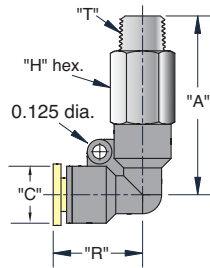

PUSH-QUICK FITTINGS

Female Elbow

(5/pack)

Tube	Thread "T"	Order No.	"A"	"C"	"H" Hex.	"R"
1/8"	#10-32	PQ-FE04N	0.830"	0.410"	7/16"	0.720"
	1/8" NPT	PQ-FE04P	0.950"		1/2"	
5/32"	#10-32	PQ-FE05N	0.850"	0.410"	7/16"	0.722"
	1/8" NPT	PQ-FE05P	0.990"		7/16"	
	1/4" NPT	PQ-FE05Q	0.980"		9/16"	
1/4"	#10-32	PQ-FE08N	0.940"	0.524"	7/16"	0.840"
	1/8" NPT	PQ-FE08P	1.030"		7/16"	
5/16"	1/8" NPT	PQ-FE10P	1.120"	0.580"	7/16"	0.900"
	1/4" NPT	PQ-FE10Q	1.220"		9/16"	
3/8"	1/4" NPT	PQ-FE12Q	1.390"	0.720"	11/16"	1.100"
	3/8" NPT	PQ-FE12W	1.420"		7/8"	

Extended Elbow

(5/pack)

Tube	Thread "T"	Order No.	"A"	"C"	"H" Hex.	"R"
5/32"	#10-32	PQ-EE05N	0.722"	0.410"	7/16"	1.360"
	1/8" NPT	PQ-EE05P			1/2"	1.480"
1/4"	1/8" NPT	PQ-EE08P	0.840"	0.524"	1/2"	1.640"
	1/4" NPT	PQ-EE08Q			9/16"	1.820"
	1/2" NPT	PQ-EE08W			11/16"	1.940"
5/16"	1/8" NPT	PQ-EE10P	0.900"	0.580"	1/2"	1.810"
	1/4" NPT	PQ-EE10Q			9/16"	1.900"
3/8"	1/4" NPT	PQ-EE10W	1.100"	0.720"	11/16"	2.010"
	1/4" NPT	PQ-EE12Q			9/16"	2.170"
	1/2" NPT	PQ-EE12Z			7/8"	2.560"
1/2"	3/8" NPT	PQ-EE16W	1.160"	0.850"	11/16"	2.470"
	1/2" NPT	PQ-EE16Z			7/8"	2.600"

Y Connector

(5/pack)

Tube	Thread "T"	Order No.	"A"	"C"	"H" Hex.	
1/8"	#10-32	PQ-YC04N	1.630"	0.410"	7/16"	
	1/8" NPT	PQ-YC04P			0.410"	7/16"
5/32"	#10-32	PQ-YC05N	1.630"	0.410"	7/16"	
	1/8" NPT	PQ-YC05P			0.410"	7/16"
1/4"	#10-32	PQ-YC08N	1.690"	0.524"	1/2"	
	1/8" NPT	PQ-YC08P			1.770"	1/2"
	1/4" NPT	PQ-YC08Q			1.830"	9/16"
5/16"	1/8" NPT	PQ-YC10P	1.830"	0.580"	9/16"	
	1/4" NPT	PQ-YC10Q			1.900"	9/16"
3/8"	1/4" NPT	PQ-YC12Q	2.340"	0.720"	11/16"	
	3/8" NPT	PQ-YC12W			2.400"	11/16"
1/2"	3/8" NPT	PQ-YC16W	2.500"	0.850"	7/8"	
	1/2" NPT	PQ-YC16Z			2.600"	7/8"