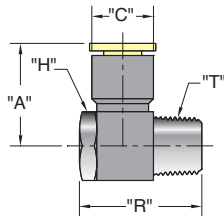

PUSH-QUICK FITTINGS

Female Elbow

(5/pack)

Tube	Thread "T"	Order No.	"A"	"C"	"H" Hex.	"R"
1/8"	#10-32	PQ-FE04N	0.830"	0.410"	7/16"	0.720"
	1/8" NPT	PQ-FE04P	0.950"		1/2"	
5/32"	#10-32	PQ-FE05N	0.850"	0.410"	7/16"	0.722"
	1/8" NPT	PQ-FE05P	0.990"		7/16"	
	1/4" NPT	PQ-FE05Q	0.980"		9/16"	
1/4"	#10-32	PQ-FE08N	0.940"	0.524"	7/16"	0.840"
	1/8" NPT	PQ-FE08P	1.030"		7/16"	
5/16"	1/8" NPT	PQ-FE10P	1.120"	0.580"	7/16"	0.900"
	1/4" NPT	PQ-FE10Q	1.220"		9/16"	
3/8"	1/4" NPT	PQ-FE12Q	1.390"	0.720"	11/16"	1.100"
	3/8" NPT	PQ-FE12W	1.420"		7/8"	

Extended Elbow

(5/pack)

Tube	Thread "T"	Order No.	"A"	"C"	"H" Hex.	"R"
5/32"	#10-32	PQ-EE05N	0.722"	0.410"	7/16"	1.360"
	1/8" NPT	PQ-EE05P			1/2"	1.480"
1/4"	1/8" NPT	PQ-EE08P	0.840"	0.524"	1/2"	1.640"
	1/4" NPT	PQ-EE08Q			9/16"	1.820"
	1/2" NPT	PQ-EE08W			11/16"	1.940"
5/16"	1/8" NPT	PQ-EE10P	0.900"	0.580"	1/2"	1.810"
	1/4" NPT	PQ-EE10Q			9/16"	1.900"
3/8"	1/4" NPT	PQ-EE10W	1.100"	0.720"	11/16"	2.010"
	1/4" NPT	PQ-EE12Q			9/16"	2.170"
	1/2" NPT	PQ-EE12Z			7/8"	2.560"
1/2"	3/8" NPT	PQ-EE16W	1.160"	0.850"	11/16"	2.470"
	1/2" NPT	PQ-EE16Z			7/8"	2.600"

Universal Elbow

(5/pack)

Tube	Thread "T"	Order No.	"A"	"C"	"R"	"H" Hex.
5/32"	#10-32	PQ-UE05N	0.820"	0.410"	0.790"	5/16"
	1/8" NPT	PQ-UE05P			1.020"	7/16"
4 mm*	M5 x 0.8	PQ-UE04M5	0.831"	0.410"	0.790"	8 mm
	R1/8	PQ-UE04MR			0.921"	10 mm
6 mm*	M5 x 0.8	PQ-UE06M5	0.976"	0.524"	0.790"	12 mm
	R1/8	PQ-UE06MR			0.970"	12 mm
	R1/4	PQ-UE06M2			1.059"	14 mm
1/4"	#10-32	PQ-UE08N	0.990"	0.524"	0.790"	1/2"
	1/8" NPT	PQ-UE08P			1.020"	1/2"
	1/4" NPT	PQ-UE08Q			1.120"	9/16"
5/16"	1/8" NPT	PQ-UE10P	1.120"	0.580"	1.020"	9/16"
	1/4" NPT	PQ-UE10Q			1.150"	9/16"
	3/8" NPT	PQ-UE10W			1.430"	11/16"
8 mm*	R1/8	PQ-UE08MR	1.120"	0.580"	1.000"	14 mm
	R1/4	PQ-UE08M2			1.140"	
	R3/8	PQ-UE08M3			1.410"	
3/8"	1/4" NPT	PQ-UE12Q	1.320"	0.720"	1.180"	11/16"
	3/8" NPT	PQ-UE12W			1.430"	